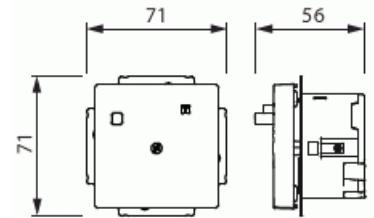

Type: 3150UC-885.1

Product ID: 2CCF019490R0001

GTIN: 7612271508210

Residual current device with a rated current of 16 A and s rated residual current of 30mA.

Technical specification

Electrical quantities

Nominal current:	16 A
Nominal voltage:	230 V

With signal lamp:	No
Number of units:	1
Number of phases:	1
Imprint/indication:	None
Connection type:	Push-in clamp
With hinged lid:	No
With enhanced contact protection:	No
Label space/information surface:	No
Colour:	Black
RAL-number (similar):	9005
Metallic colour:	No
Transparent:	No
Lockable:	No
Eject-mechanism:	No
Insulated mounting:	No
With function lighting:	No
With orientation lighting:	No
Over voltage protection:	No
Fault current protection:	Yes
With miniature fuse:	No
Special power supply:	No special power supply
Mounting method:	Flush mounted (plaster)
Type of fastening:	Mounting with claw and screw
Material:	Plastic
Material quality:	Thermoplastic
Halogen free:	Yes
Surface protection:	Lacquered
Surface finishing:	Matt
Anti-bacterial treatment:	No
With loop through function:	Yes
With on/off switch:	No
Rotated central insert:	No
Frequency:	50...60 Hz
Rated fault current:	30 mA

Product Card

Residual current device with a rated current of 16 A and s rated residual current of 30mA, black matt

Device width:	71 mm
Device height:	71 mm
Device depth:	56 mm
Min. depth of built-in installation box:	40 mm
Compatible with Apple HomeKit:	No
Compatible with Amazon Alexa:	No
Compatible with Google Assistant:	No
IFTTT support available:	No