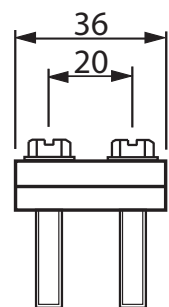

AM2

Name: **Strap clamp**
Strap clamp for the earthing strap PP36

Type: AM2
EAN: 6410050260950

Description: The earthing conductors, max. 35 mm² Cu, are connected to the various pipework using an earthing strap PP36 with a strap clamp AM2 and terminal AM3. In case a 50 mm² or 70 mm² Cu-conductor is connected to the earthing block, both ends of the earthing strap must be pressed together with the terminal to get sufficient conductivity. The terminal and the strap clamp are of zinc-plated and yellow passivated steel. The 6 mm screws are tightened with a 10 mm wrench. The earthing strap is made of tinned annealed copper 1,5 mm thick.

Package: 20/100
Unit: PCS

ETIM

ETIM 7 EC000493 (EC000493)
ETIM 8 EC000493 (EC000493)

ETIM 8

Min. clamping range inch	Other
Max. clamping range inch	Other
Material	Steel
Surface protection	Other