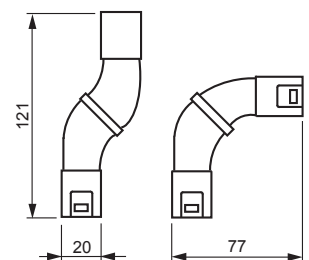

AJP20

Name: **Flex.conduit extension**
Ø 20 mm

Type: AJP20
EAN: 6410011301838

Description: The D20 flexible conduit extension can be bent to any desired angle. The spacious, wide curve section facilitates easy wire installation. There is a locking device at each end.

Package: 25/250
Unit: PCS

Technical specification

Dimensions

For plastic pipe Ø20mm

ETIM

ETIM 7 EC000939 (EC000939)

ETIM 8 EC000939 (EC000939)

ETIM 8

Material	Plastic
Surface protection	Untreated
Quality of surface coating	Uncoated
Surface polished	no
Surface brushed	no
Halogen free	yes
Model	Plug-in
With lock function	yes
Type of lock function	Other
For nominal tube diameter	20 mm
Two piece	yes
With inspection opening and cover	no
Colour	White
With outer thread	no
With inner thread	no
Separable	no
Eccentric	no