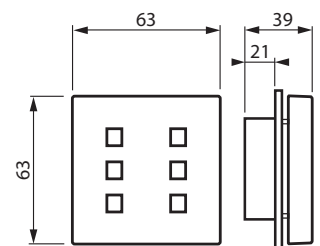

6V-83

Name: **Center plate**
Center plate, signal panel, Impressivo, aluminum
IMPRESSIVO

Type: 6V-83

EAN: 6418677330872

Description: Impressivo center plates for Jussi signalling products: FIM1300. Includes the needed parts to modify the Jussi signalling product to Impressivo design. Marking possibilities under big lense cover. Aluminum.

Package: 1/10

Unit: PCS

ETIM

ETIM 7 EC000011 (EC000011)

ETIM 8 EC000011 (EC000011)

ETIM 8

Model	Central cover plate
Scannable symbol/barrier free	no
Utilization	Signalling
Suitable for touch sensor connector for bus system	no
Type of fastening	Screw mounting
Monitoring window/light outlet	yes
Material	Plastic
Material quality	Thermoplastic
Halogen free	yes
Surface protection	Other
Surface finishing	Glossy
Colour	Aluminium
RAL-number (similar)	9006
With label area	yes
With exchangeable lens/symbol	yes
Suitable for degree of protection (IP)	IP20
Impact strength	IK00