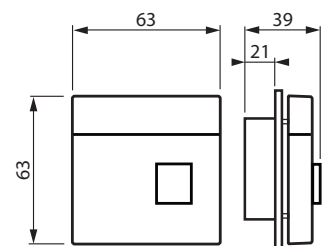

# 1P-81

Name: **Center plate**  
Center plate, 1-fold, Impressivo, anthracite  
IMPRESSIVO

Type: 1P-81

EAN: 6418677330681

Description: Impressivo center plates for Jussi signalling products: FEH1001, FEH1101, FEH2100, FAP2001, FAP1001 and FIP1001. Includes the needed parts to modify the Jussi signalling product to Impressivo design. Marking possibilities on button and name plate. Anthracite.

Package: 1/10

Unit: PCS

## ETIM 8

Model	Single push button
Scannable symbol/barrier free	no
Utilization	Switch/push button
Suitable for touch sensor connector for bus system	no
Type of fastening	Screw mounting
Monitoring window/light outlet	yes
Material	Plastic
Material quality	Thermoplastic
Halogen free	yes
Surface protection	Untreated
Surface finishing	Glossy
Colour	Anthracite
RAL-number (similar)	7021
With label area	yes
With exchangeable lens/symbol	yes
Suitable for degree of protection (IP)	IP20
Impact strength	IK00