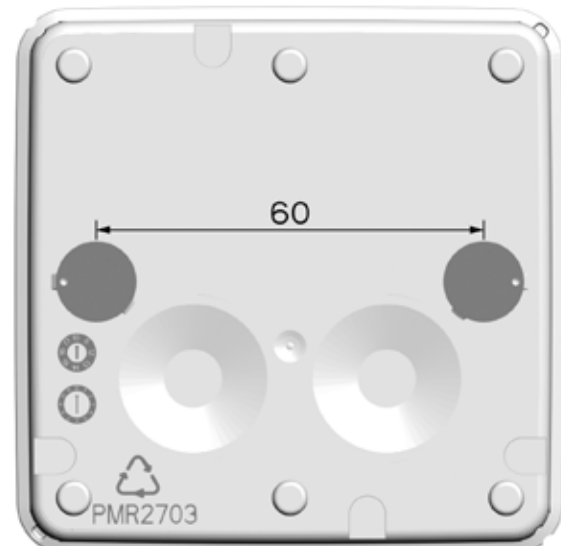

Product information

Type	AP9
EAN	6410016125095
Description	Junction box IP65, surface mounted, white, 86 x 86 mm
Package	5/50/1800

- 3 cable entries on each side $\varnothing$ 17 mm and 2 at the bottom $\varnothing$ 19 mm
- IP65
- Width for mounting screws 60 mm
- Sealing possibility
- Clear markings for all connection possibilities
- Halogen free