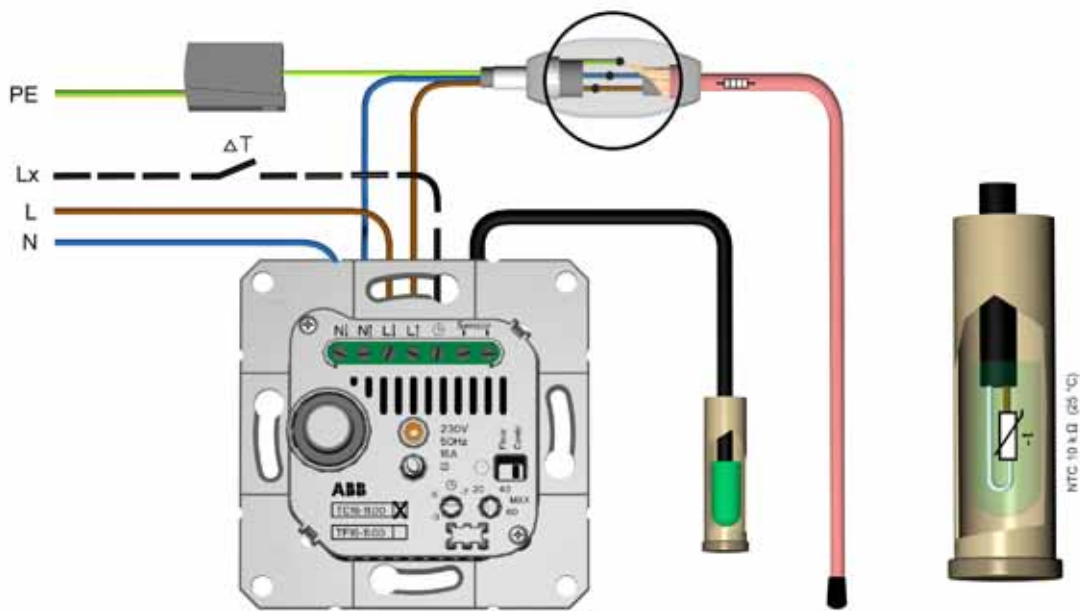

Product information

Type	Description	Packaging
TF16-11-214	Floor thermostat, 16 A, with sensor, Jussi	1/10
TF16-11-84	Floor thermostat, 16 A, with sensor, Impressivo, white	1/10
TF16-11-83	Floor thermostat, 16 A, with sensor, Impressivo, aluminium	1/10
TF16-11-81	Floor thermostat, 16 A, with sensor, Impressivo, anthracite	1/10
TC16-11-214	Combination thermostat, 16 A, with sensor, Jussi	1/10
T-11-84	Thermostat centre plate, Impressivo, white	1/10
T-11-81	Thermostat centre plate, Impressivo, anthracite	1/10
T-11-83	Thermostat centre plate, Impressivo, aluminium	1/10
T-11-866	Thermostat centre plate, Impressivo, steel	1/10

Cover frame is not included in the delivery.