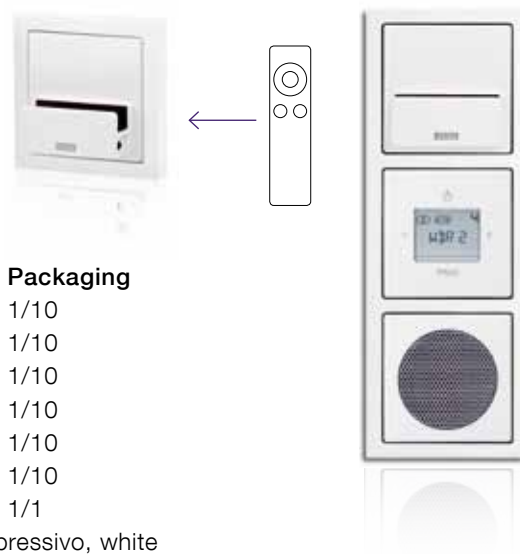

Product information

Type	Description	Packaging
8218U	iDock, insert	1/10
8254-84	iDock, centre plate, Impressivo, white	1/10
8254-81	iDock, centre plate, Impressivo, anthracite	1/10
8254-83	iDock, centre plate, Impressivo, aluminium	1/10
8254-866	iDock, centre plate, Impressivo, steel (painted)	1/10
8254-214	iDock, centre plate, Jussi, white	1/10
8230-84	Set*	1/1

(*RDS receiver, loudspeaker, iDock, centre plates and 3-gang cover frame) Impressivo, white