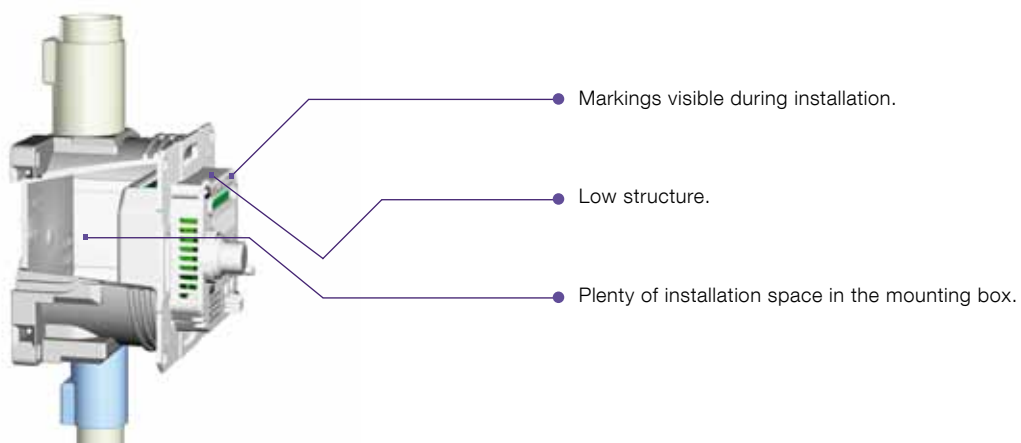

Product information

Type	Description	Packaging
TF16-11-214	Floor thermostat, 16 A, with sensor, Jussi	1/10
TF16-11-84	Floor thermostat, 16 A, with sensor, Impressivo, white	1/10
TF16-11-83	Floor thermostat, 16 A, with sensor, Impressivo, aluminium	1/10
TF16-11-81	Floor thermostat, 16 A, with sensor, Impressivo, anthracite	1/10
TC16-11-214	Combination thermostat, 16 A, with sensor, Jussi	1/10
T-11-84	Thermostat centre plate, Impressivo, white	1/10
T-11-81	Thermostat centre plate, Impressivo, anthracite	1/10
T-11-83	Thermostat centre plate, Impressivo, aluminium	1/10
T-11-866	Thermostat centre plate, Impressivo, steel	1/10

Cover frame is not included in the delivery.