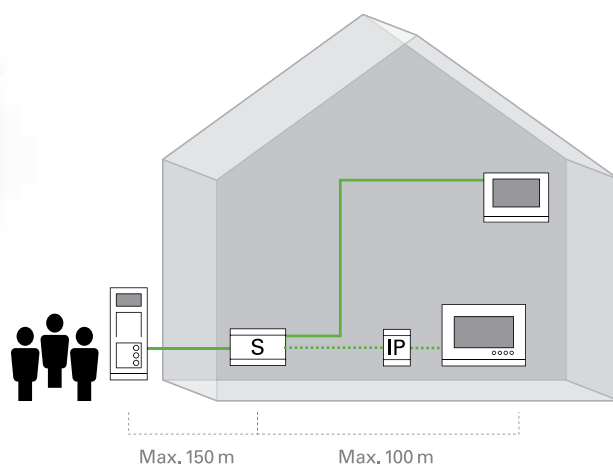

The design of the ABB-Welcome system is impressive, due to its intuitive operation, the high quality of materials used and its excellent surface quality. Both outdoors and indoors, ABB-Welcome blends in harmoniously with any architectural concept due to its surface or flush-mounted installation and unobtrusive aesthetics.

All products are aligned, in both form and material, to the ABB switch programs Impressivo, c a r a t® and axcent ®. The ABBWelcomeTouch is most impressive with its large 17.8 cm (7") TFT touch-panel and its high resolution and richly contrasting colour display.

Single-family set

Type	Description	Package
83021/1-500	Single-family set incl. Video outdoor unit, white, ABB-WelcomeTouch panel with video 7" indoor unit, white, system controller	1/1

Components sold separately

83121/1-664-500	Video outdoor unit, white, 1 call button	1/12
83121/1-660-500	Video outdoor unit, stainless steel, 1 call button	1/12
83220AP-624-500	Video 7" indoor unit, touch screen, white	1/16
83220AP-683-500	Video 7" indoor unit, touch screen, aluminium	1/16

Accessories

83300-500	System controller DIN	1/20
83402AP-689-500	Surface mounting box, size 2, white	1/30
83402U-681-500	Flush mounting box, size 2, grey	1/21
83340-500	IP gateway ABB-ComfortTouch®	1/24
83500-500	Audio module, spare part	1/18
83501-500	Camera module, spare part	1/18