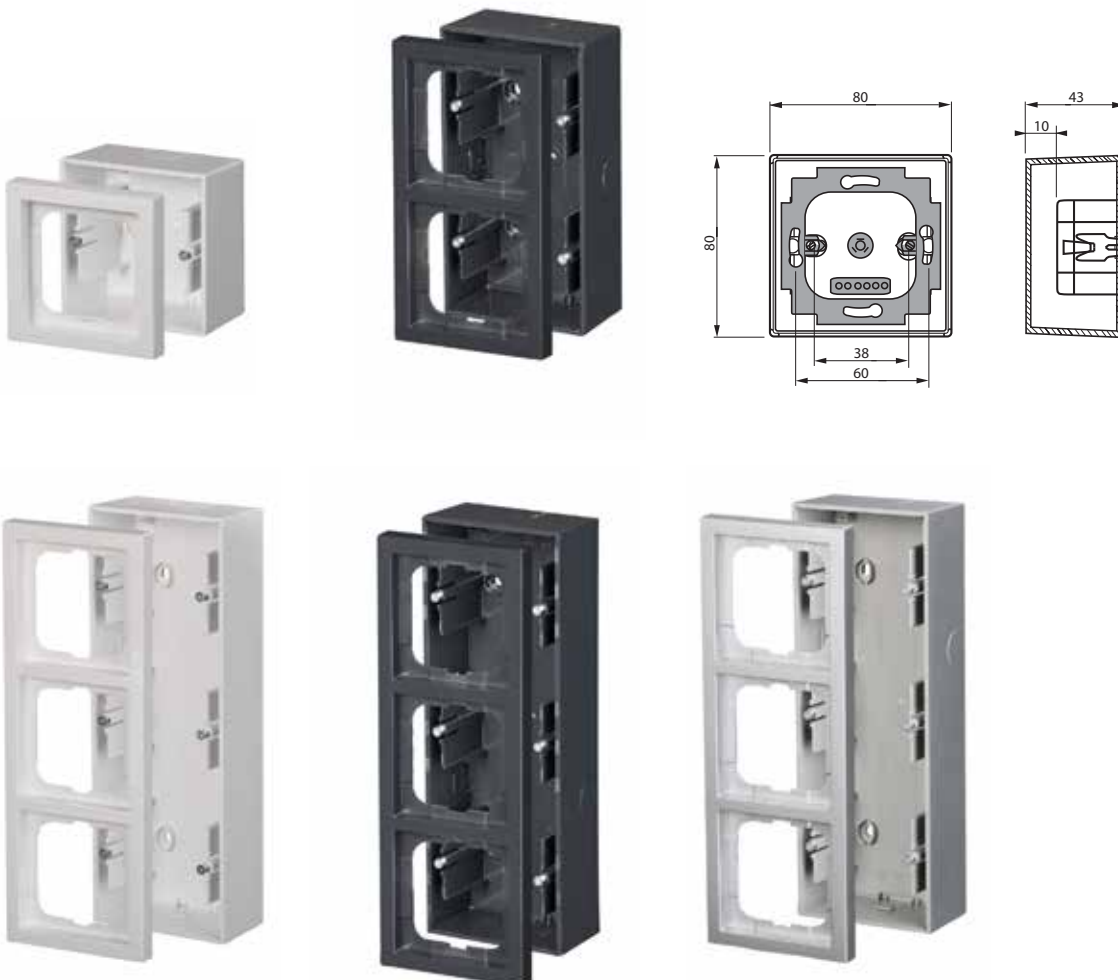

Symbols - Light with labels

- Stainless steel, anti-fingerprint plates
- Exchangable
- NB. The plate is illuminated only with infolight centre plate
- 12 different variants

Type	Description	Package
2144/42-19	IceLight symbol plate, WC women	1/1
2144/43-19	IceLight symbol plate, WC men	1/1
2144/44-19	IceLight symbol plate, WC disabled	1/1
2144/45-19	IceLight symbol plate, baby room	1/1
2144/47-19	IceLight symbol plate, No Smoking	1/1
2144/51-19	IceLight symbol plate, STOP	1/1
2144/52-19	IceLight symbol plate, arrow/direction	1/1
2144/54-19	IceLight symbol plate, staircase	1/1
2144/55-19	IceLight symbol plate, elevator	1/1
2144/60-19	IceLight symbol plate, wardrobe	1/1
2144/62-19	IceLight symbol plate, WLAN	1/1
2144/70-19	IceLight symbol plate, smoking area	1/1

06

Impressivo

1-, 2- and 3-gang surface mounting boxes for high devices

Impressivo flush mounting series is updated with 1-, 2- and 3-gang surface mounting boxes. The surface mounting boxes are large enough for installing dimmers and other electronic components.

Impressivo Surface Mounting Boxes

The surface mounting boxes are produced from the same high quality material as the Impressivo series. Boxes are available in white, anthracite and aluminium. Delivery includes the box and the cover frame. Box height is 54 mm.

07 ProDuct

The ProDuct trunkings range is updated with an aluminium range. At the same time the products are technically upgraded for even easier and better installations.

ProDuct-trunking system sortiment is compatible with several aluminium trunking systems on the market. It is updated with a new double socket outlet insert, where the old screw terminal block has been replaced with spring connectors. Child protection is integrated into the insert.