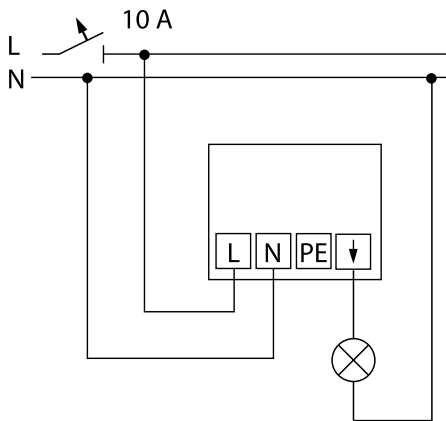

Type	Description	Package
6844AGM-204-500	Watchdog BasicLINE 240, white	1/1

Basic wiring