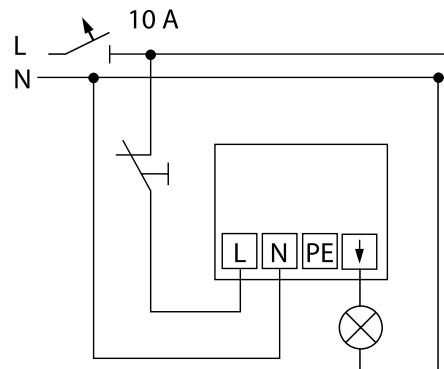

Wiring with external control
(circuit breaking contact)