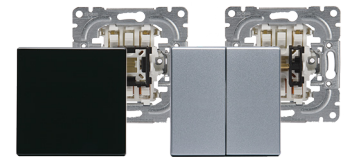

Optimization of the switch products

Nearly all of our switches will be available in white as semi-complete (including both insert and rocker). The most popular models will also be available in bulk order packages. Bulk packages are designed to enhance the logistics as well as reduce amount of package waste at the installation site. All switches, rockers, and colors are still available as modules. Please note that aluminum and anthracite colored switches will no longer be available as semi-complete (including both insert and rocker).

Optimization of the socket outlet products

All socket outlets will come in all colors and will include both insert and center plate or cover plate. Modular socket outlets and claw versions will be retired, as the new design allows for claws to be added on-site.

Telecommunications, data, and signaling products

Tele and data products will be modular and are available in all colors.

Electronics

All common electronic products will be available in white and include both insert and center plate. All electronic inserts and center plates will be available as modules, also in anthracite and aluminium colors.